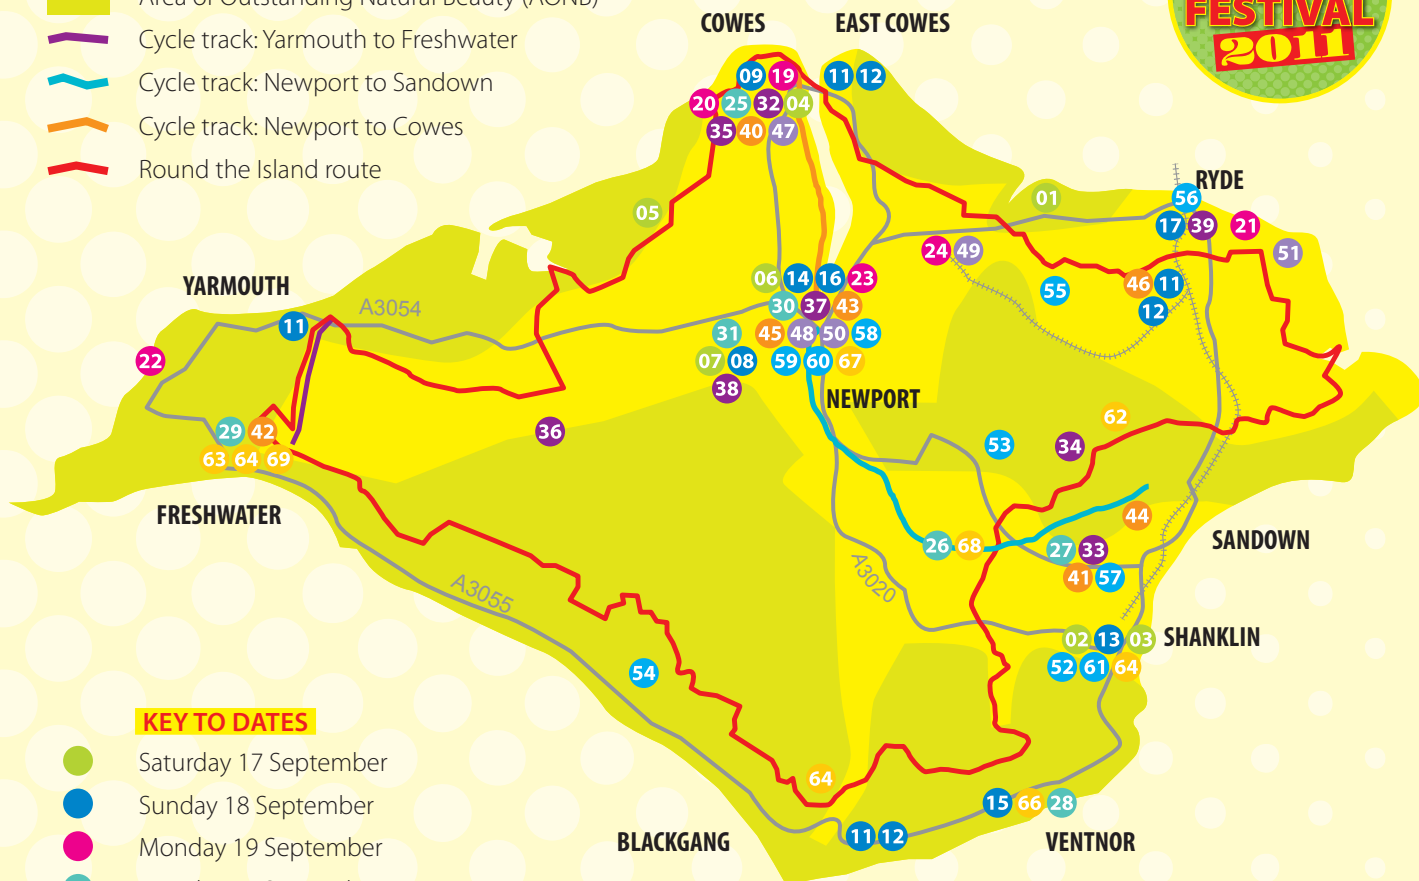

# ISLE OF WIGHT MAP

## KEY TO MAP

-  Area of Outstanding Natural Beauty (AONB)
-  Cycle track: Yarmouth to Freshwater
-  Cycle track: Newport to Sandown
-  Cycle track: Newport to Cowes
-  Round the Island route

## KEY TO DATES

-  Saturday 17 September
-  Sunday 18 September
-  Monday 19 September
-  Tuesday 20 September
-  Wednesday 21 September
-  Thursday 22 September
-  Friday 23 September
-  Saturday 24 September
-  Sunday 25 September

Please note, numbers relate to the approximate starting point of the ride. Please see the listing or contact ride leaders for exact positions.

Map based on Ordnance Survey mapping © Crown copyright 2011. All rights reserved. Isle of Wight Council LA076694 2011.